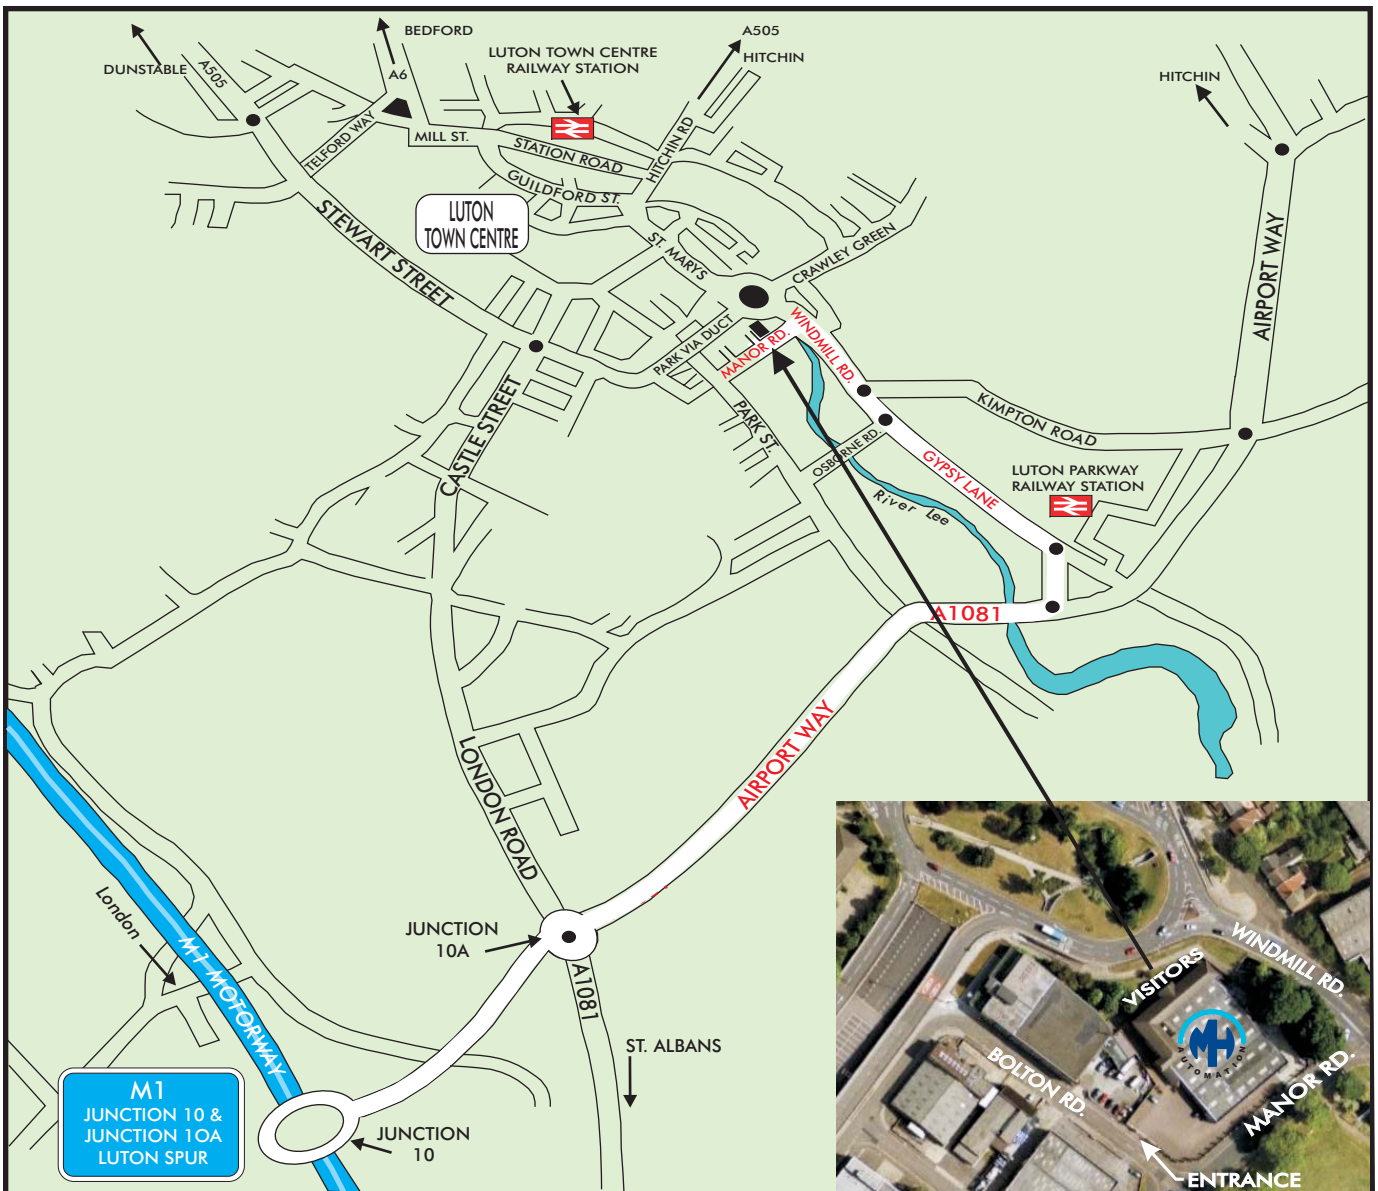

Location Map

- Bedford
- Flitwick
- Harlington
- Leagrave
- Luton
- Luton Airport Parkway
- Harpenden
- Kings Cross Thameslink

By Air
London Luton Airport is approximately 5 mins. drive away.

By Rail
Both stations are within walking distance. (Approx. 4-5 min.) Alternatively, Taxi ranks are available at each station.